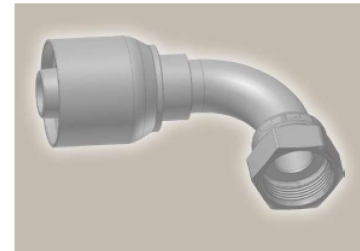

J7 Female ORFS – Swivel 45° Elbow

ISO 12151-1 – SWE 45°
SAE J516 – ORFS 45°

Part Number	Hose I.D.				Thread UNF	A mm	B mm	E mm	W mm
	DN	Inch	Size	mm					
1J743-8-6	10	3/8	-6	9.5	13/16x16	64	38	15	15/16
1J743-8-8	12	1/2	-8	12.7	13/16x16	72	40	15	15/16
1J743-10-10	16	5/8	-10	15.9	1x14	81	44	16	1 1/8
1J743-12-12	19	3/4	-12	19.1	1 3/16x12	92	56	21	1 3/8
1J743-16-16	25	1	-16	25.4	1 7/16x12	111	70	24	1 5/8

J9 Female ORFS – Swivel 90° Elbow – Short Drop

ISO 12151-1 – SWES
SAE J516 – ORFS 90°

Part Number	Hose I.D.				Thread UNF	A mm	B mm	E mm	W mm
	DN	Inch	Size	mm					
1J943-6-6	10	3/8	-6	9.5	11/16x16	56	30	23	13/16
1J943-8-6	10	3/8	-6	9.5	13/16x16	58	32	29	15/16
1J943-8-8	12	1/2	-8	12.7	13/16x16	66	34	29	15/16
1J943-10-8	12	1/2	-8	12.7	1x14	70	38	32	1 1/8
1J943-10-10	16	5/8	-10	15.9	1x14	75	39	32	1 1/8
1J943-12-10	16	5/8	-10	15.9	1 3/16x12	89	52	48	1 3/8
1J943-12-12	19	3/4	-12	19.1	1 3/16x12	78	52	48	1 3/8
1J943-16-16	25	1	-16	25.4	1 7/16x12	109	68	56	1 5/8