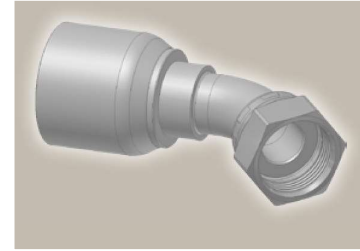

J7 Female ORFS – Swivel 45° Elbow

ISO 12151-1 – SWE 45°
SAE J516 – ORFS 45°

Part Number	Hose I.D.				Thread UNF	A mm	B mm	E mm	W mm
	DN	Inch	Size	mm					
1J743-8-6	10	3/8	-6	9.5	13/16x16	64	38	15	15/16
1J743-8-8	12	1/2	-8	12.7	13/16x16	72	40	15	15/16
1J743-10-10	16	5/8	-10	15.9	1x14	81	44	16	1 1/8
1J743-12-12	19	3/4	-12	19.1	1 3/16x12	92	56	21	1 3/8
1J743-16-16	25	1	-16	25.4	1 7/16x12	111	70	24	1 5/8

J9 Female ORFS – Swivel 90° Elbow – Short Drop

ISO 12151-1 – SWES
SAE J516 – ORFS 90°

Part Number	Hose I.D.				Thread UNF	A mm	B mm	E mm	W mm
	DN	Inch	Size	mm					
1J943-6-6	10	3/8	-6	9.5	11/16x16	56	30	23	13/16
1J943-8-6	10	3/8	-6	9.5	13/16x16	58	32	29	15/16
1J943-8-8	12	1/2	-8	12.7	13/16x16	66	34	29	15/16
1J943-10-8	12	1/2	-8	12.7	1x14	70	38	32	1 1/8
1J943-10-10	16	5/8	-10	15.9	1x14	75	39	32	1 1/8
1J943-12-10	16	5/8	-10	15.9	1 3/16x12	89	52	48	1 3/8
1J943-12-12	19	3/4	-12	19.1	1 3/16x12	78	52	48	1 3/8
1J943-16-16	25	1	-16	25.4	1 7/16x12	109	68	56	1 5/8